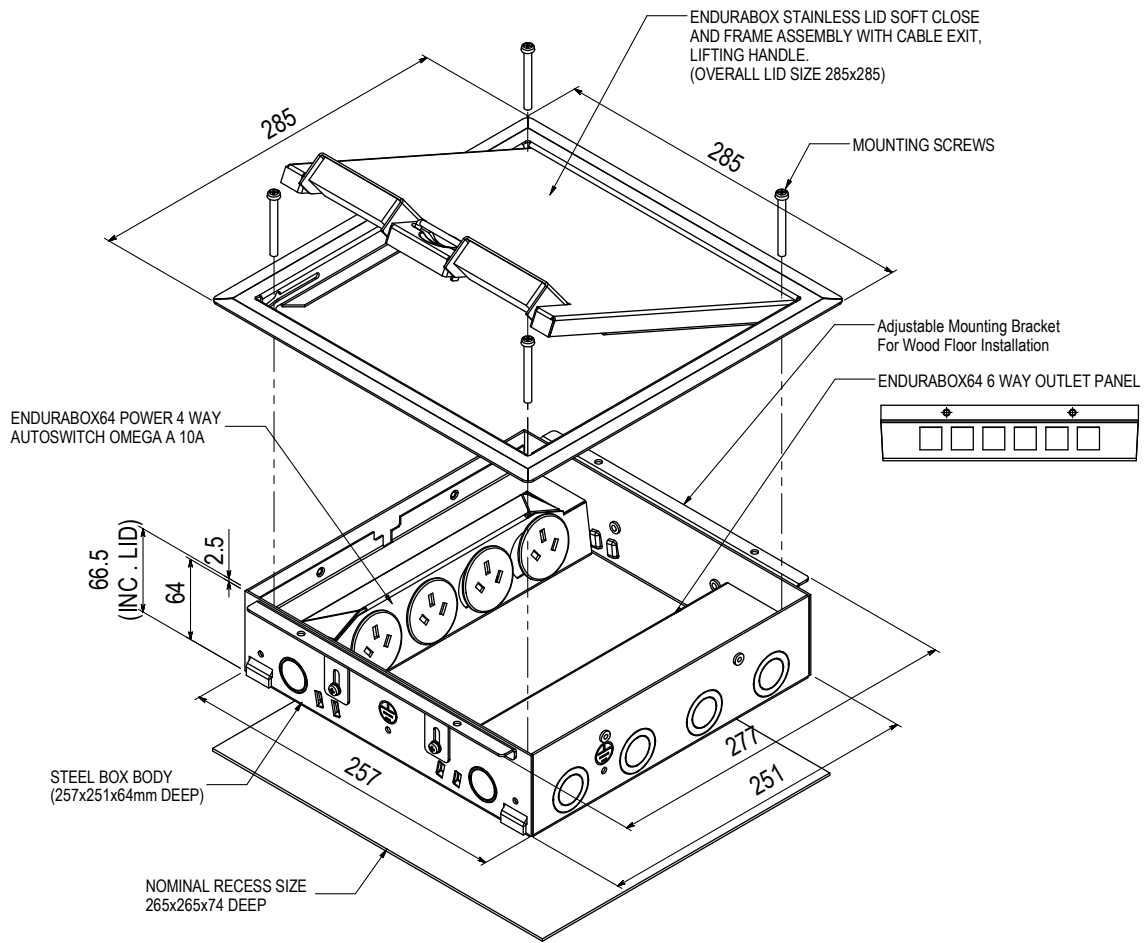

PART NUMBER

EB6SFB4P6D

MODEL DESCRIPTION

EB64 BOX, STAINLESS STEEL FLUSH SOFT CLOSE LID BEVEL SURROUND, 4 X AUTO SWITCHED POWER, PROVISION TO MOUNT 6 X DATA/MECH (COMPLETE WITH BEZEL)

- EnduraBox 64 Series Floor Box with Flush Stainless Steel Lid
- Box size 257 x 251 x 64mm Deep
- Fitted with 4 x Auto-Switching 10A power outlets and Provision to Mount 6 x Data/ Mech (Complete with Bezel)
- Floor Box Lid 304 Grade Stainless Steel with Soft Closing Functionality

ASSEMBLY DIAGRAM

EB6SFB4P6D

MODEL DESCRIPTION

EB64 BOX, STAINLESS STEEL FLUSH SOFT CLOSE LID BEVEL SURROUND, 4 X AUTO SWITCHED POWER, PROVISION TO MOUNT 6 X DATA/MECH (COMPLETE WITH BEZEL)

PART NUMBER

EB6SRB4P6D

MODEL DESCRIPTION

EB64 BOX, STAINLESS STEEL RECESS SOFT CLOSE LID BEVEL SURROUND, 4 X AUTO SWITCHED POWER, PROVISION TO MOUNT 6 X DATA/MECH (COMPLETE WITH BEZEL)

- EnduraBox 64 Series Floor Box with Recess Stainless Steel Lid
- Box size 257 x 251 x 64mm Deep
- Fitted with 4 x Auto-Switching 10A power outlets and Provision to Mount 6 x Data/Mech (Complete with Bezel)
- Floor Box Lid 304 Grade Stainless Steel with Soft Closing Functionality