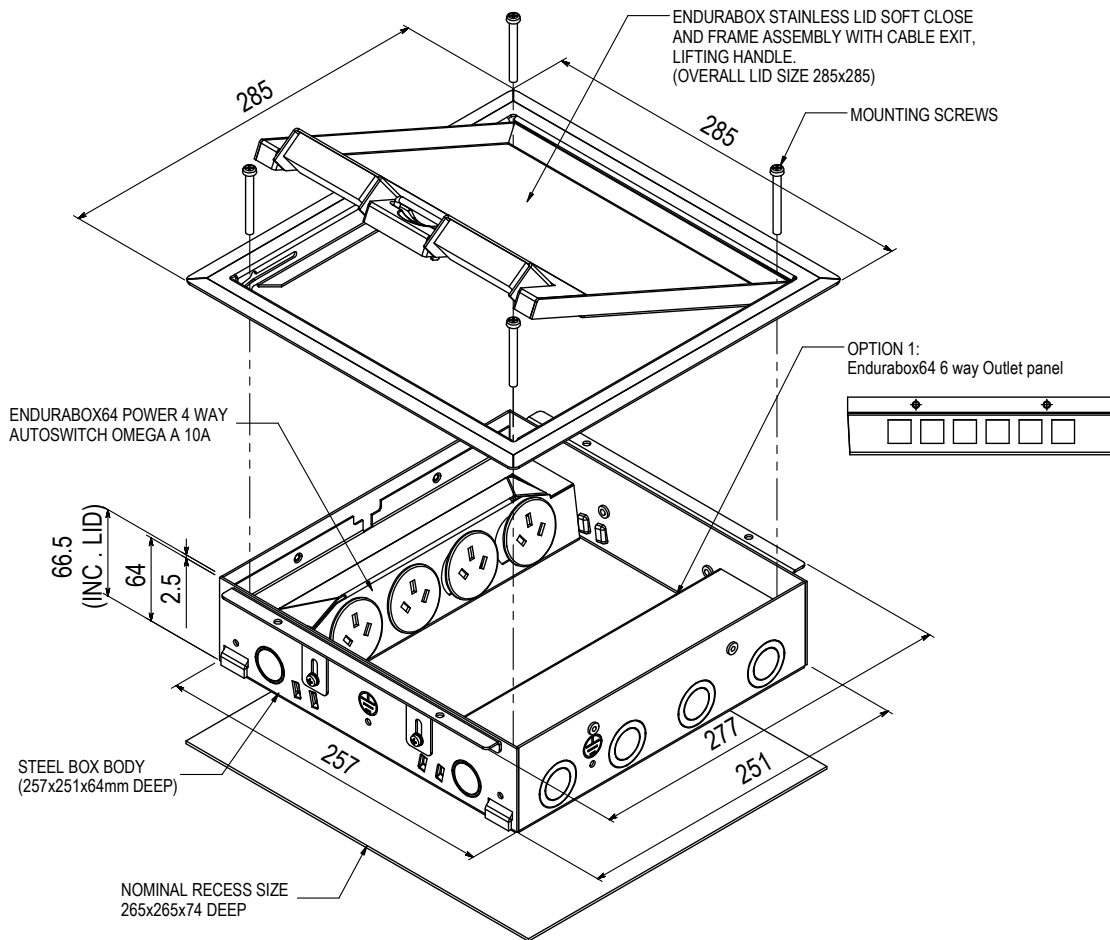

PART NUMBER

EB6SFB4P6D

MODEL DESCRIPTION

EB64 BOX, STAINLESS STEEL FLUSH SOFT CLOSE LID BEVEL SURROUND, 4 X AUTO SWITCHED POWER, PROVISION TO MOUNT 6 X DATA/MECH (COMPLETE WITH BEZEL)

- EnduraBox 64 Series Floor Box with Flush Stainless Steel Lid
- Box size 257 x 251 x 64mm Deep
- Fitted with 4 x Auto-Switching 10A power outlets and Provision to Mount 6 x Data/ Mech (Complete with Bezel)
- Floor Box Lid 304 Grade Stainless Steel with Soft Closing Functionality

ASSEMBLY DIAGRAM

EB6SFB4P6D

MODEL DESCRIPTION

EB64 BOX, STAINLESS STEEL FLUSH SOFT CLOSE LID BEVEL SURROUND, 4 X AUTO SWITCHED POWER, PROVISION TO MOUNT 6 X DATA/MECH (COMPLETE WITH BEZEL)

PART NUMBER

EB6SRB4P6D

MODEL DESCRIPTION

EB64 BOX, STAINLESS STEEL RECESS SOFT CLOSE LID BEVEL SURROUND, 4 X AUTO SWITCHED POWER, PROVISION TO MOUNT 6 X DATA/MECH (COMPLETE WITH BEZEL)

- EnduraBox 64 Series Floor Box with Recess Stainless Steel Lid
- Box size 257 x 251 x 64mm Deep
- Fitted with 4 x Auto-Switching 10A power outlets and Provision to Mount 6 x Data/Mech (Complete with Bezel)
- Floor Box Lid 304 Grade Stainless Steel with Soft Closing Functionality

ASSEMBLY DIAGRAM

EB6SRB4P6D

MODEL DESCRIPTION

EB64 BOX, STAINLESS STEEL RECESS SOFT CLOSE LID BEVEL SURROUND, 4 X AUTO SWITCHED POWER, PROVISION TO MOUNT 6 X DATA/MECH (COMPLETE WITH BEZEL)

CONDUIT KNOCKOUT LOCATIONS