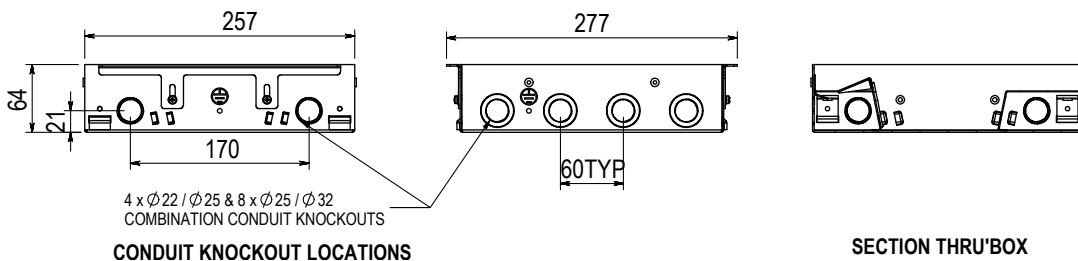

PART NUMBER

EB6SFB4P6D

MODEL DESCRIPTION

EB64 BOX, STAINLESS STEEL FLUSH SOFT CLOSE LID BEVEL SURROUND, 4 X AUTO SWITCHED POWER, PROVISION TO MOUNT 6 X DATA/MECH (COMPLETE WITH BEZEL)

- EnduraBox 64 Series Floor Box with Flush Stainless Steel Lid
- Box size 257 x 251 x 64mm Deep
- Fitted with 4 x Auto-Switching 10A power outlets and Provision to Mount 6 x Data/ Mech (Complete with Bezel)
- Floor Box Lid 304 Grade Stainless Steel with Soft Closing Functionality

ASSEMBLY DIAGRAM

EB6SFB4P6D

MODEL DESCRIPTION

EB64 BOX, STAINLESS STEEL FLUSH SOFT CLOSE LID BEVEL SURROUND, 4 X AUTO SWITCHED POWER, PROVISION TO MOUNT 6 X DATA/MECH (COMPLETE WITH BEZEL)

PART NUMBER

EB6SRB4P6D

MODEL DESCRIPTION

EB64 BOX, STAINLESS STEEL RECESS SOFT CLOSE LID BEVEL SURROUND, 4 X AUTO SWITCHED POWER, PROVISION TO MOUNT 6 X DATA/MECH (COMPLETE WITH BEZEL)

- EnduraBox 64 Series Floor Box with Recess Stainless Steel Lid
- Box size 257 x 251 x 64mm Deep
- Fitted with 4 x Auto-Switching 10A power outlets and Provision to Mount 6 x Data/Mech (Complete with Bezel)
- Floor Box Lid 304 Grade Stainless Steel with Soft Closing Functionality