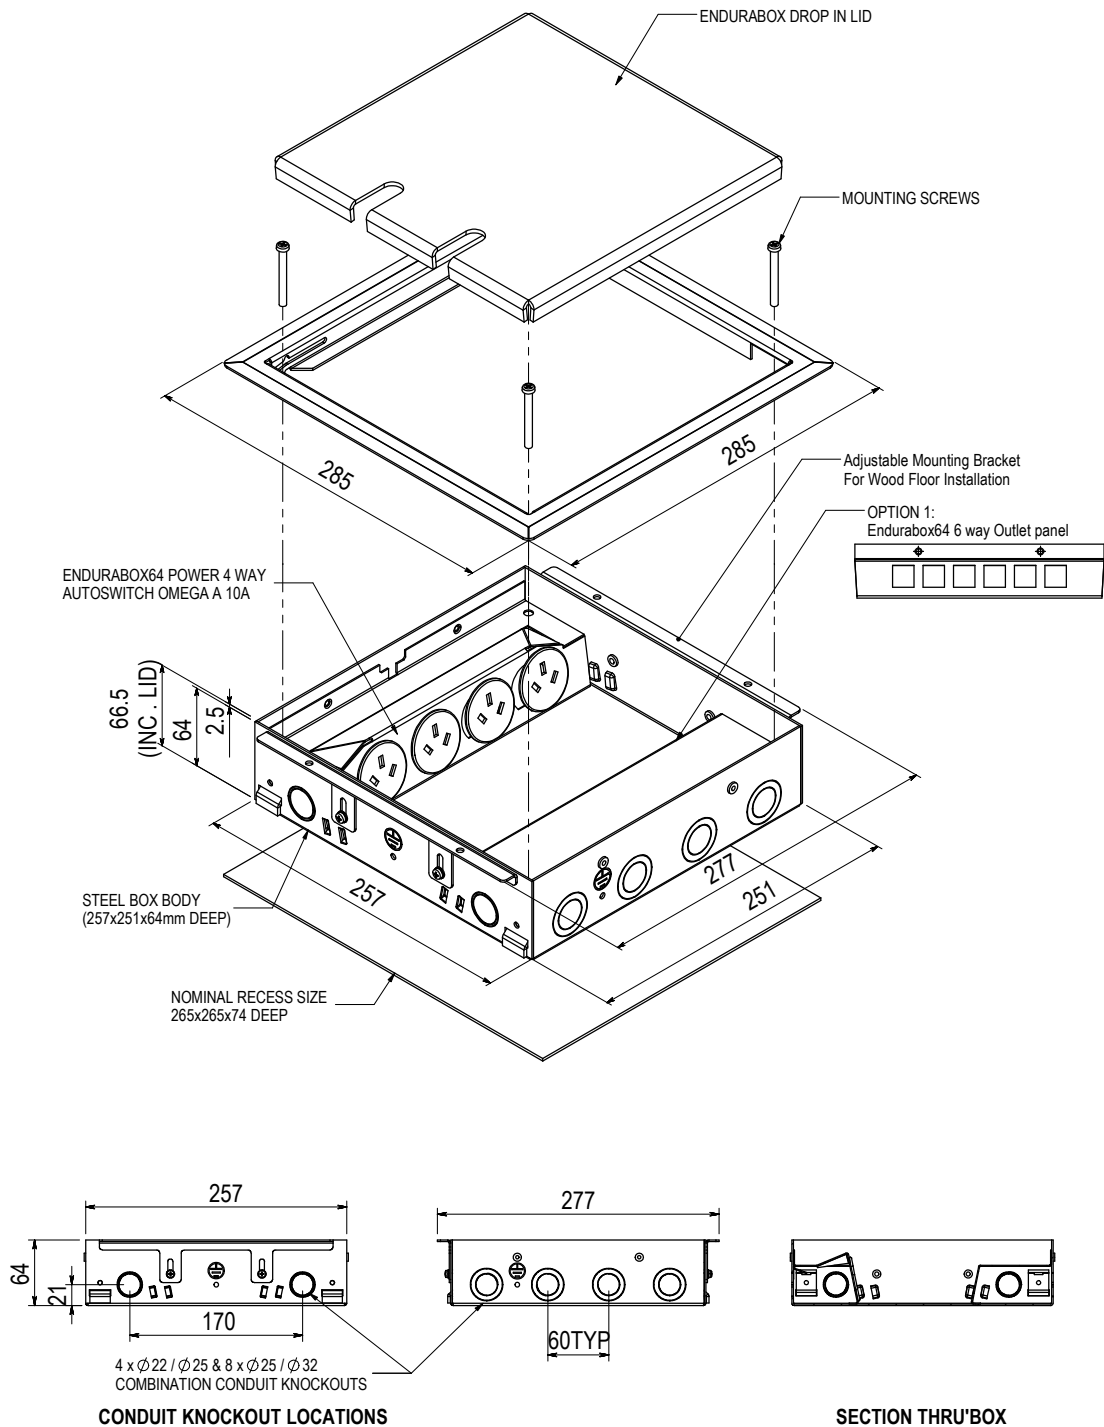

ASSEMBLY DIAGRAM

EB6DCS4P6D

MODEL DESCRIPTION

EB64 BOX, DROP IN LID, CARPET SURROUND, 4 X AUTO SWITCHED POWER, PROVISION TO MOUNT 6 X DATA/MECH (COMPLETE WITH BEZEL)

PART NUMBER

EB6PRB4P6D

MODEL DESCRIPTION