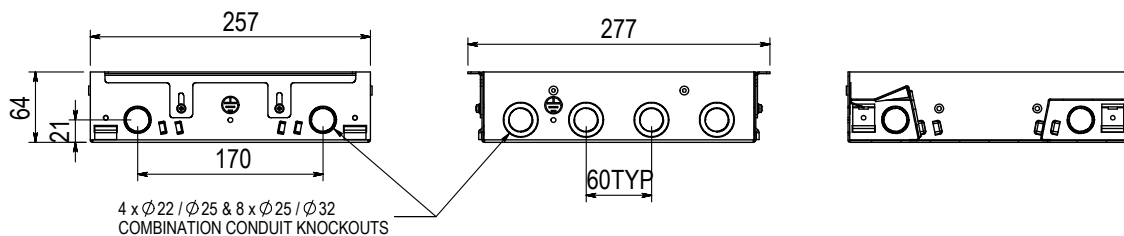

ASSEMBLY DIAGRAM

EB6SRB4P6D

MODEL DESCRIPTION

EB64 BOX, STAINLESS STEEL RECESS SOFT CLOSE LID BEVEL SURROUND, 4 X AUTO SWITCHED POWER, PROVISION TO MOUNT 6 X DATA/MECH (COMPLETE WITH BEZEL)

CONDUIT KNOCKOUT LOCATIONS