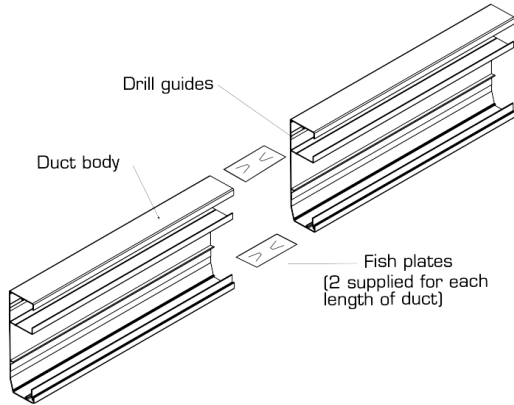

AOL Skirting and Bench Duct

AOL35-150 D