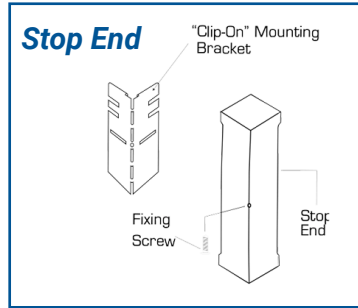

AOL Skirting and Bench Duct

AOL35-150 D