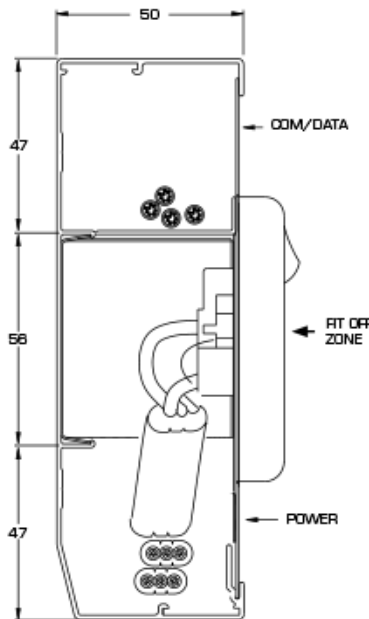

AOL50-150 D