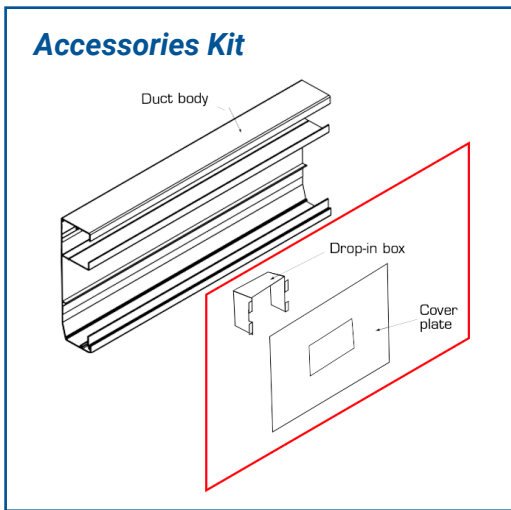

AOL Skirting and Bench Duct

AOL35-150 D