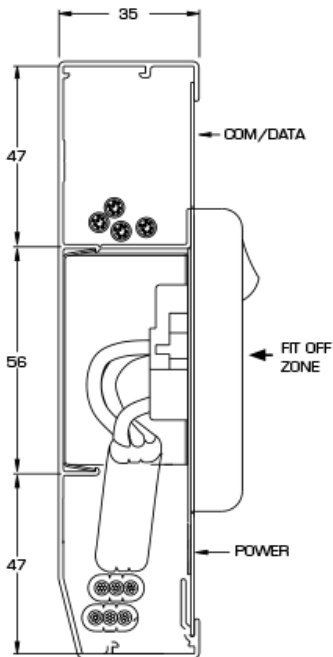

AOL Skirting and Bench Duct

AOL35-150 D