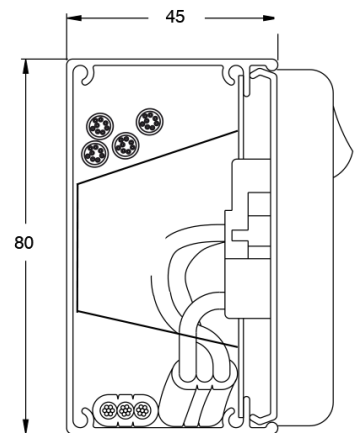

	D35 x H150	D50 x H150
DUCT BODY 2.4M LENGTHS	AOL35-150 D-XX	AOL50-150 D-XX
DROP IN DUCT COVER 1.2M LENGTHS	AOL-150 C-XX	AOL-150 C-XX
SCREW FIXED DROP IN DUCT COVER 1.2M LENGTHS	AOL-150 SFC-XX	AOL-150 SFC-XX
ACCESSORY KIT (LID 300MM, GPO/DATA BACK BOX W/ FIXING HOLES, CABLE ENTRY)	AOL35-150 AK-XX	AOL50-150 AK-XX
INTERNAL CORNER	AOL35-150 IC-XX	AOL50-150 IC-XX
EXTERNAL CORNER	AOL35-150 EC-XX	AOL50-150 EC-XX
STOP END	AOL35-150 SE-XX	AOL50-150 SE-XX

P 1300 879 363

customer.service@escoindustries.com.au
www.escoindustries.com.au

AOL Skirting and Bench Duct

AOL35-150 D

AOL50-150 D

AOL45-80 D