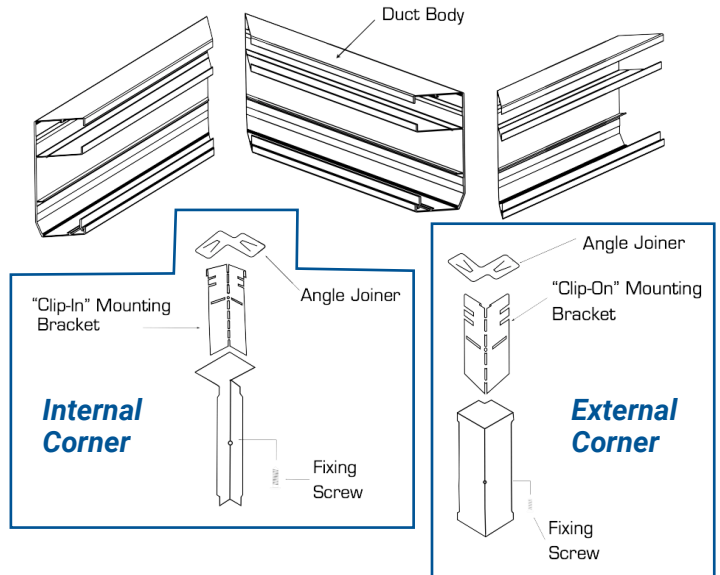

AOL Skirting and Bench Duct

AOL35-150 D