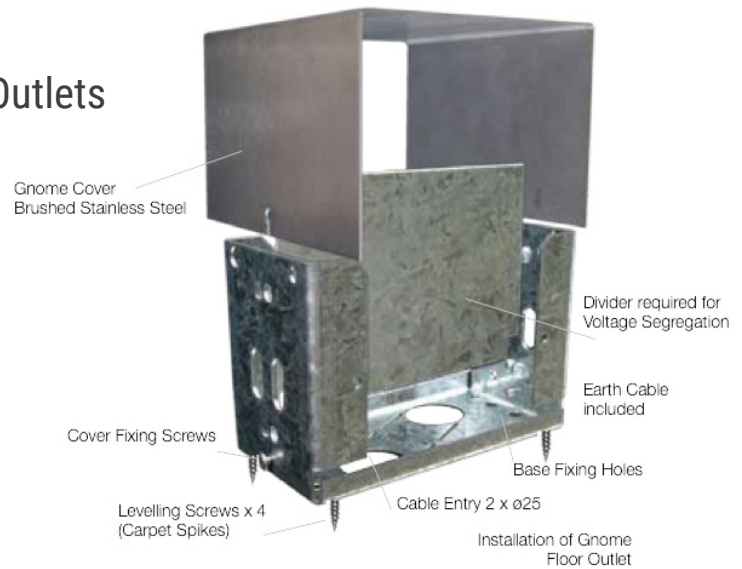

### MODEL DESCRIPTION

Super Gnome Series Stainless Steel Floor Outlets

E3G2

E3G2-GD