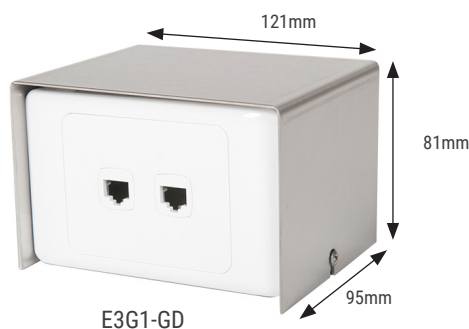

## TECHNICAL DATA

PART NUMBER	DESCRIPTION	FINISH	DIMENSIONS
E3G1		Stainless Steel	
E3G1-BL	Single Gnome Floor Outlet (Unloaded)	Powder Coated - Matt Black 19319	121mm W x 95mm D x 81mm H
E3G1-WS		Powder Coated - White Satin 1139S	
E3G1-2G	Single Gnome Floor Outlet (Loaded) Includes: E3G1 + 2 x Double GPO 10A White (OS2LWH)	Stainless Steel	121mm W x 95mm D x 81mm H
E3G1-2G-BL		Powder Coated - Matt Black 19319	
E3G1-2G-WS		Powder Coated - White Satin 1139S	
E3G1-GD	Single Gnome Floor Outlet (Loaded) Includes: E3G1 + 2 x Double GPO 10A White (OS2LWH) + 1 x 2 Gang Data Plate (OSPL2WH)	Stainless Steel	121mm W x 95mm D x 81mm H
E3G1-GD-BL		Powder Coated - Matt Black 19319	
E3G1-GD-WS		Powder Coated - White Satin 1139S	
E3G1-R	Single Gnome Riser Kit	Extended cover - Stainless Steel Spacer plate (riser) - Matt White 2721139M	121mm W x 95mm D x 101mm H