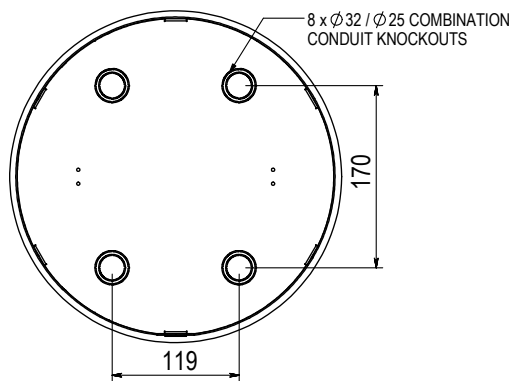

## MODEL DESCRIPTION

EBRD BOX, STAINLESS STEEL FLUSH SOFT CLOSE LID BEVEL SURROUND, 4 X PROVISION TO MOUNT STANDARD PLATE

- EnduraBox Round EBRD Series Floor Box with Stainless Steel Flush Lid
- Box size 307 Diameter and 97mm Deep
- Fitted with 4 x Provision to Mount Standard Plate
- Floor Box Lid Stainless Steel with Soft Closing Functionality

# ASSEMBLY DIAGRAM

### MODEL DESCRIPTION

EBRD BOX, STAINLESS STEEL FLUSH SOFT CLOSE LID BEVEL SURROUND, 4 X PROVISION TO MOUNT STANDARD PLATE

KNOCKOUT LOCATIONS BOX BASE

SECTION THRU'BOX