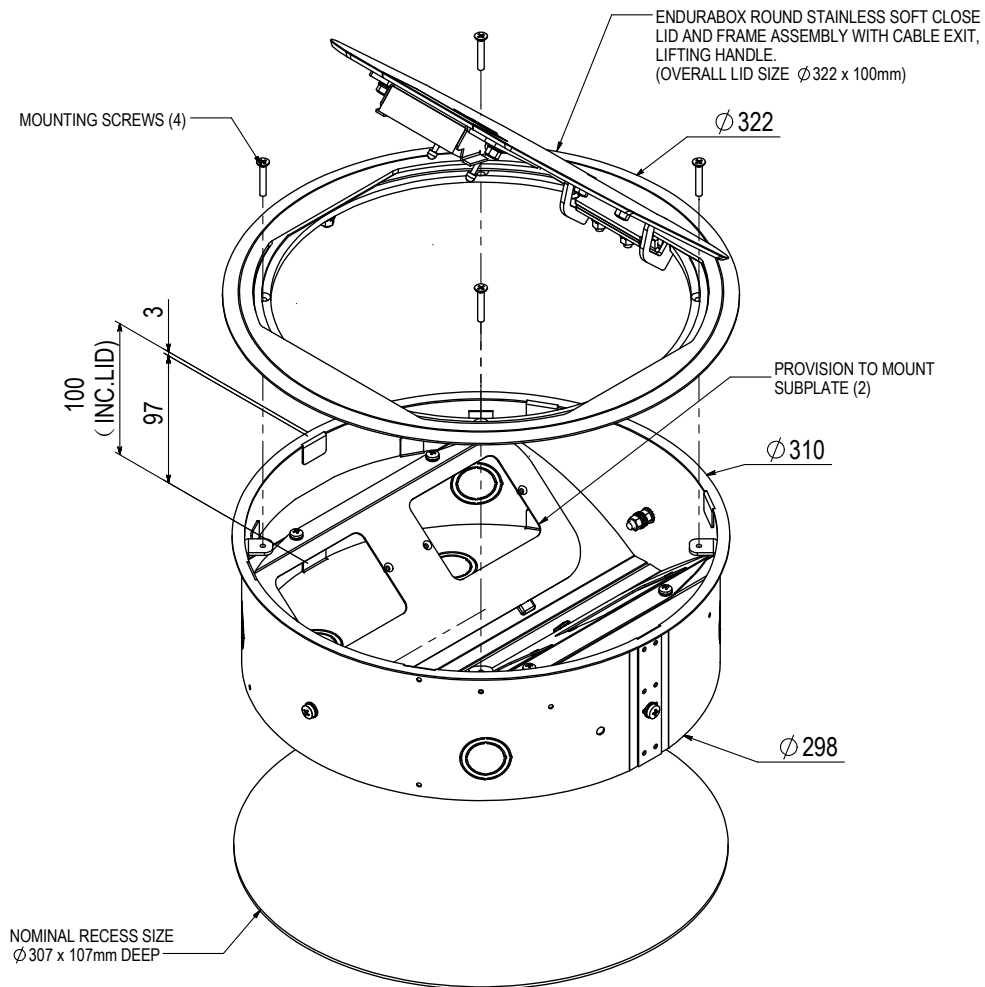

PART NUMBER

EBRDSFB

MODEL DESCRIPTION

EBRD BOX, STAINLESS STEEL FLUSH SOFT CLOSE LID BEVEL SURROUND, 4 X PROVISION TO MOUNT STANDARD PLATE

- EnduraBox Round EBRD Series Floor Box with Stainless Steel Flush Lid
- Box size 307 Diameter and 97mm Deep
- Fitted with 4 x Provision to Mount Standard Plate
- Floor Box Lid Stainless Steel with Soft Closing Functionality

MODEMPAK NZ

Unit 11/273 Neilson St, Onehunga
AUCKLAND 1061 NEW ZEALAND

D +64 9 526 1880 Freecall 0800 663 367

customer.service@modempak.co.nz
www.modempak.co.nz

ASSEMBLY DIAGRAM

EBRDSFB

MODEL DESCRIPTION

EBRD BOX, STAINLESS STEEL FLUSH SOFT CLOSE LID BEVEL SURROUND, 4 X PROVISION TO MOUNT STANDARD PLATE

KNOCKOUT LOCATIONS BOX BASE

SECTION THRU BOX