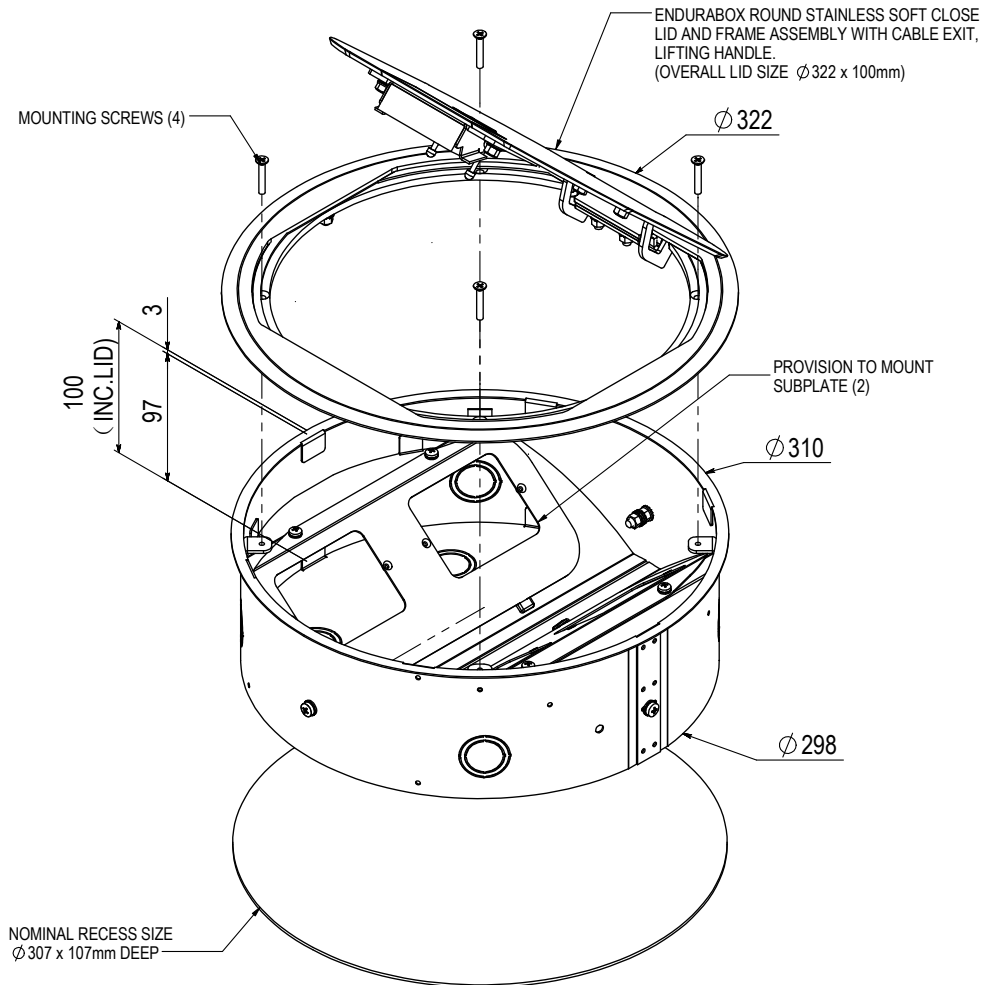

## MODEL DESCRIPTION

EBRD BOX, STAINLESS STEEL FLUSH SOFT CLOSE LID BEVEL SURROUND, 4 X PROVISION TO MOUNT STANDARD PLATE

- EnduraBox Round EBRD Series Floor Box with Stainless Steel Flush Lid
- Box size 307 Diameter and 97mm Deep
- Fitted with 4 x Provision to Mount Standard Plate
- Floor Box Lid Stainless Steel with Soft Closing Functionality

# ASSEMBLY DIAGRAM

### MODEL DESCRIPTION

EBRD BOX, STAINLESS STEEL FLUSH SOFT CLOSE LID BEVEL SURROUND, 4 X PROVISION TO MOUNT STANDARD PLATE

KNOCKOUT LOCATIONS BOX BASE

SECTION THRU'BOX