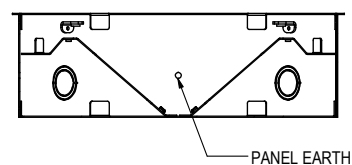

PART NUMBER

EBRDSFB

MODEL DESCRIPTION

EBRD BOX, STAINLESS STEEL FLUSH SOFT CLOSE LID BEVEL SURROUND, 4 X PROVISION TO MOUNT STANDARD PLATE

- EnduraBox Round EBRD Series Floor Box with Stainless Steel Flush Lid
- Box size 307 Diameter and 97mm Deep
- Fitted with 4 x Provision to Mount Standard Plate
- Floor Box Lid Stainless Steel with Soft Closing Functionality

KNOCKOUT LOCATIONS BOX BASE

SECTION THRU BOX