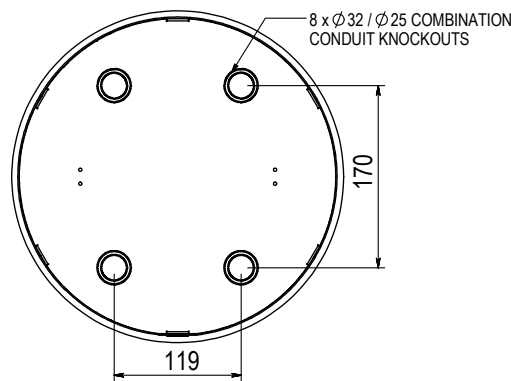

PART NUMBER

EBRDSFB

MODEL DESCRIPTION

EBRD BOX, STAINLESS STEEL FLUSH SOFT CLOSE LID BEVEL SURROUND, 4 X PROVISION TO MOUNT STANDARD PLATE

- EnduraBox Round EBRD Series Floor Box with Stainless Steel Flush Lid
- Box size 307 Diameter and 97mm Deep
- Fitted with 4 x Provision to Mount Standard Plate
- Floor Box Lid Stainless Steel with Soft Closing Functionality

MODEMPAK NZ

Unit 11/273 Neilson St, Onehunga
AUCKLAND 1061 NEW ZEALAND

D +64 9 526 1880 Freecall 0800 663 367

customer.service@modempak.co.nz
www.modempak.co.nz

ASSEMBLY DIAGRAM

EBRDSFB

MODEL DESCRIPTION

EBRD BOX, STAINLESS STEEL FLUSH SOFT CLOSE LID BEVEL SURROUND, 4 X PROVISION TO MOUNT STANDARD PLATE

KNOCKOUT LOCATIONS BOX BASE

SECTION THRU BOX